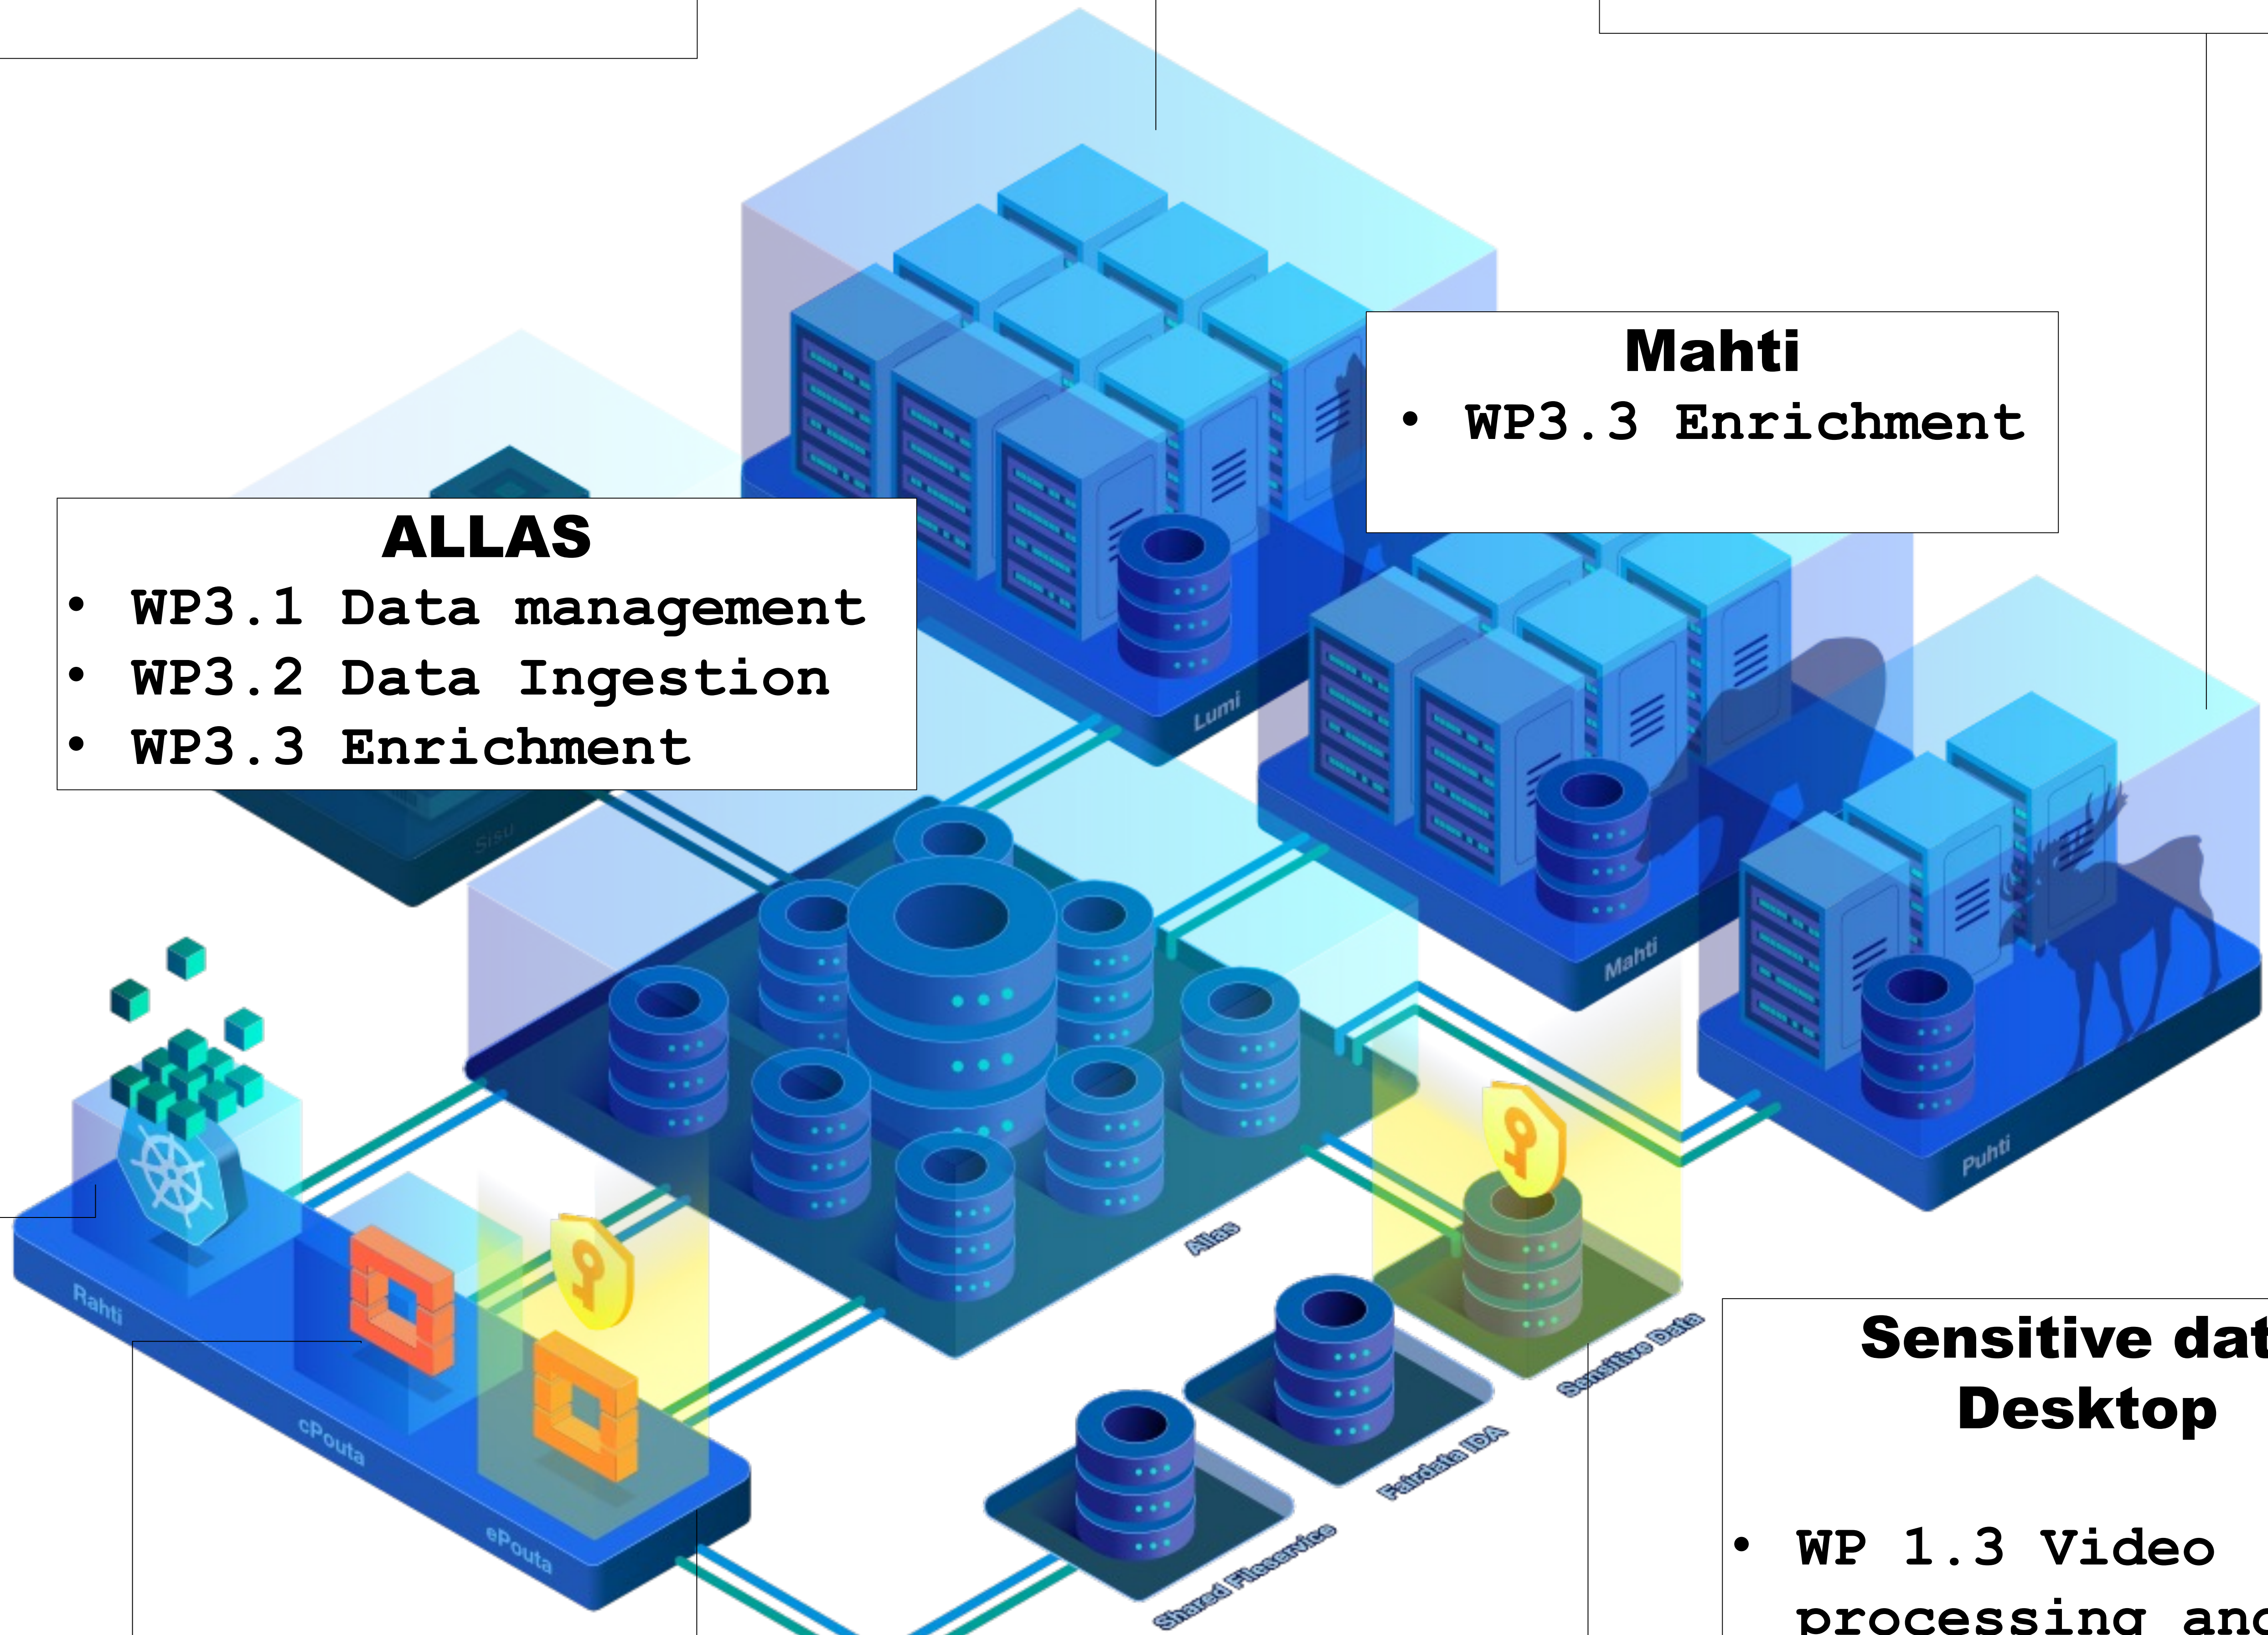

**Overview of CSC services used in various Work Packages**

Martin Matthiesen, CSC  
Anni Järvenpää, CSC  
Katri Tegel, CSC

- Rahti2**
- WP4.1 Analytical Support for computational SSH
  - WP3.2 Data Ingestion
  - WP3.3 Enrichment

- LUMI**
- WP2.2 Training environments
  - WP3.3 Enrichment

- Puhti**
- WP1.2 Speech processing and annotation
  - WP2.2 Training environments
  - WP3.1 Data management
  - WP3.2 Data Ingestion
  - WP3.3 Enrichment
  -

- ALLAS**
- WP3.1 Data management
  - WP3.2 Data Ingestion
  - WP3.3 Enrichment

- Mahti**
- WP3.3 Enrichment

- cPouta**
- WP3.1 Data management
  - WP3.2 Data Ingestion

**Fairdata IDA**

- Sensitive data Desktop**
- WP 1.3 Video processing and annotation
  - WP 2.1 Personal and Copyrighted Research Data
  - WP2.2 Training environments